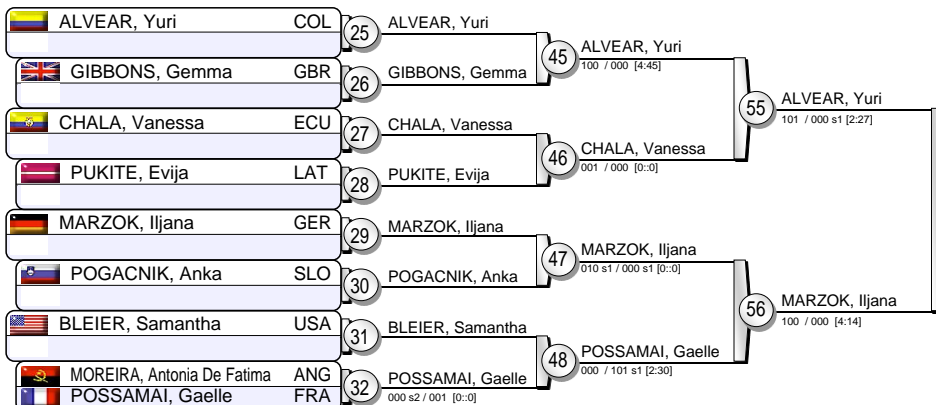

EJU World Cup Women Budapest 2012

(HUN Budapest, 11-12 February 2012)

-70 kg

36 Judoka

Pool A

Pool B

Pool C

Pool D