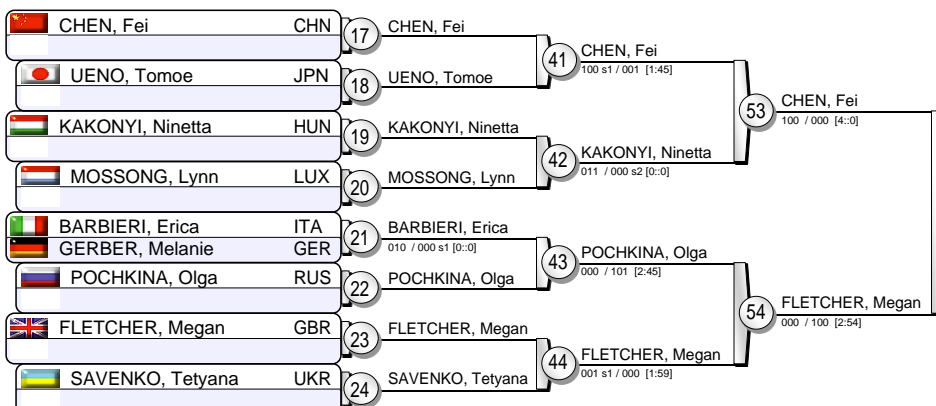

EJU World Cup Women Budapest 2012

(HUN Budapest, 11-12 February 2012)

-70 kg

36 Judoka

Pool A

Pool B

Pool C

Pool D