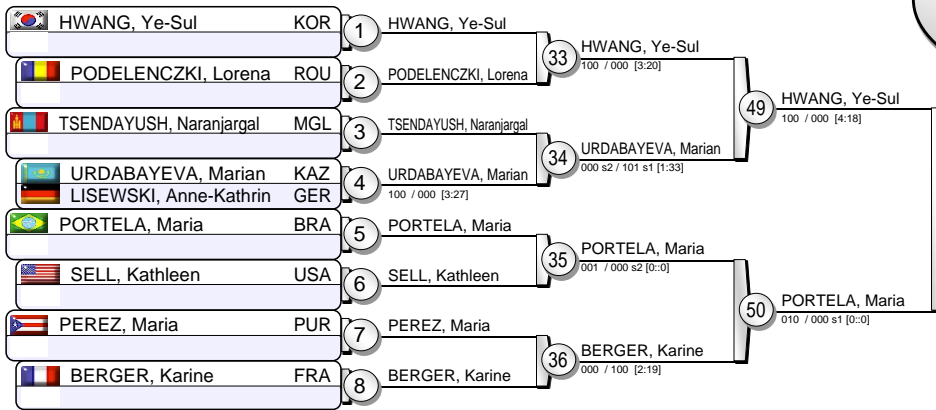

EJU World Cup Women Budapest 2012

(HUN Budapest, 11-12 February 2012)

-70 kg

36 Judoka

Pool A